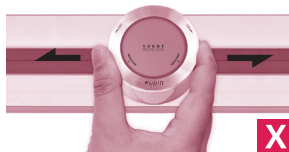

Do not slide along the track.

Keep away from fire.

Keep away from water.

Not for outdoor use.

Align Locator to V-Groove.
Push Surge Protector in to engage.

To "ON", turn the Surge Protector clockwise until it is upright. A "Click" sound will be heard when it is switched on.