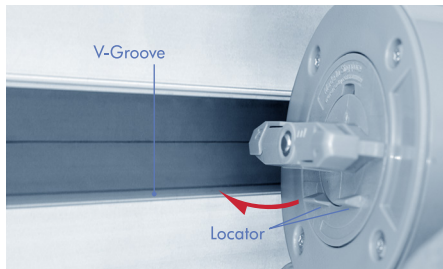

Do not slide along the track.

Keep away from fire.

Keep away from water.

Not for outdoor use.

Align Locator to V-Groove.
Push Surge Protector in to engage.

To "ON", turn the Surge Protector clockwise until it is upright. A "Click" sound will be heard when it is switched on.